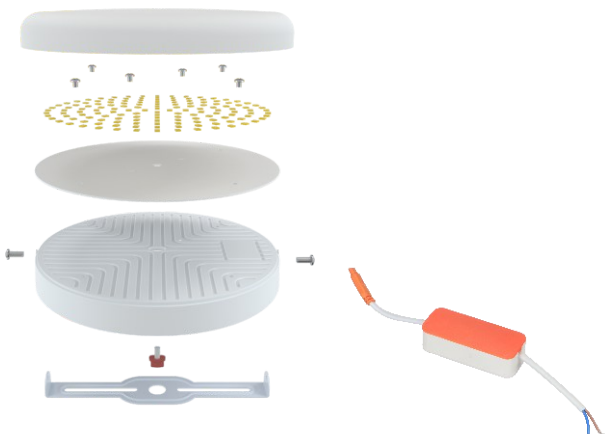

ZHONGSHAN XILE OPTOELECTRONIC TECHNOLOGY CO.,LTD.

Details

Datasheet- Small Panel Light Hella Series

PARAMETERS:

Model No	XLRPR-18W	XLRPR-24W	XLRPR-36W	XLRPR-48W
Power	18W	24W	36W	48W
Efficacy	100LM/W			
Power Factor	0.5/0.9			
CRI	70/80			
Beam Angle	180°			
LED	SMD2835*96	SMD2835*144	SMD2835*255	SMD2835*318
Diameter(mm)	Φ120*40	Φ170*40	Φ225*40	Φ300*40
Hole size(mm)	Surface Mounting	Surface Mounting	Surface Mounting	Surface Mounting

DIMENSIONS

LIGHTING DISTRIBUTIONS

EXPLODE

APPLICATIONS