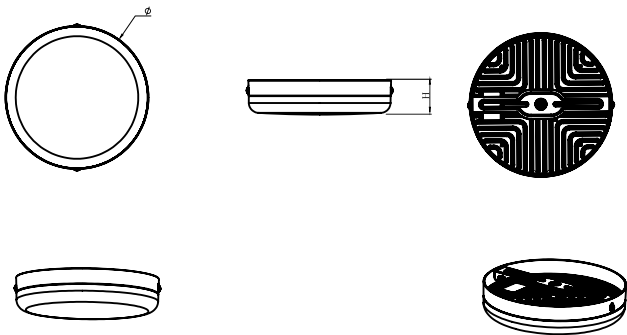

### PARAMETERS:

| Model No      | XLRPR-18W        | XLRPR-24W        | XLRPR-36W        | XLRPR-48W        |
|---------------|------------------|------------------|------------------|------------------|
| Power         | 18W              | 24W              | 36W              | 48W              |
| Efficacy      | 100LM/W          |                  |                  |                  |
| Power Factor  | 0.5/0.9          |                  |                  |                  |
| CRI           | 70/80            |                  |                  |                  |
| Beam Angle    | 180°             |                  |                  |                  |
| LED           | SMD2835*96       | SMD2835*144      | SMD2835*255      | SMD2835*318      |
| Diameter(mm)  | Φ120*40          | Φ170*40          | Φ225*40          | Φ300*40          |
| Hole size(mm) | Surface Mounting | Surface Mounting | Surface Mounting | Surface Mounting |

### DIMENSIONS