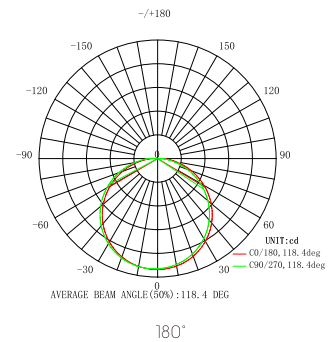

LIGHTING DISTRIBUTIONS