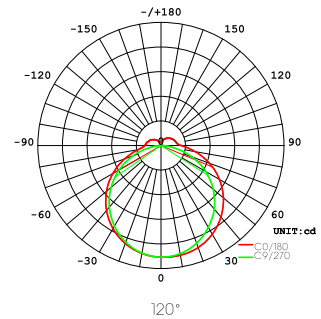

LIGHTING DISTRIBUTIONS